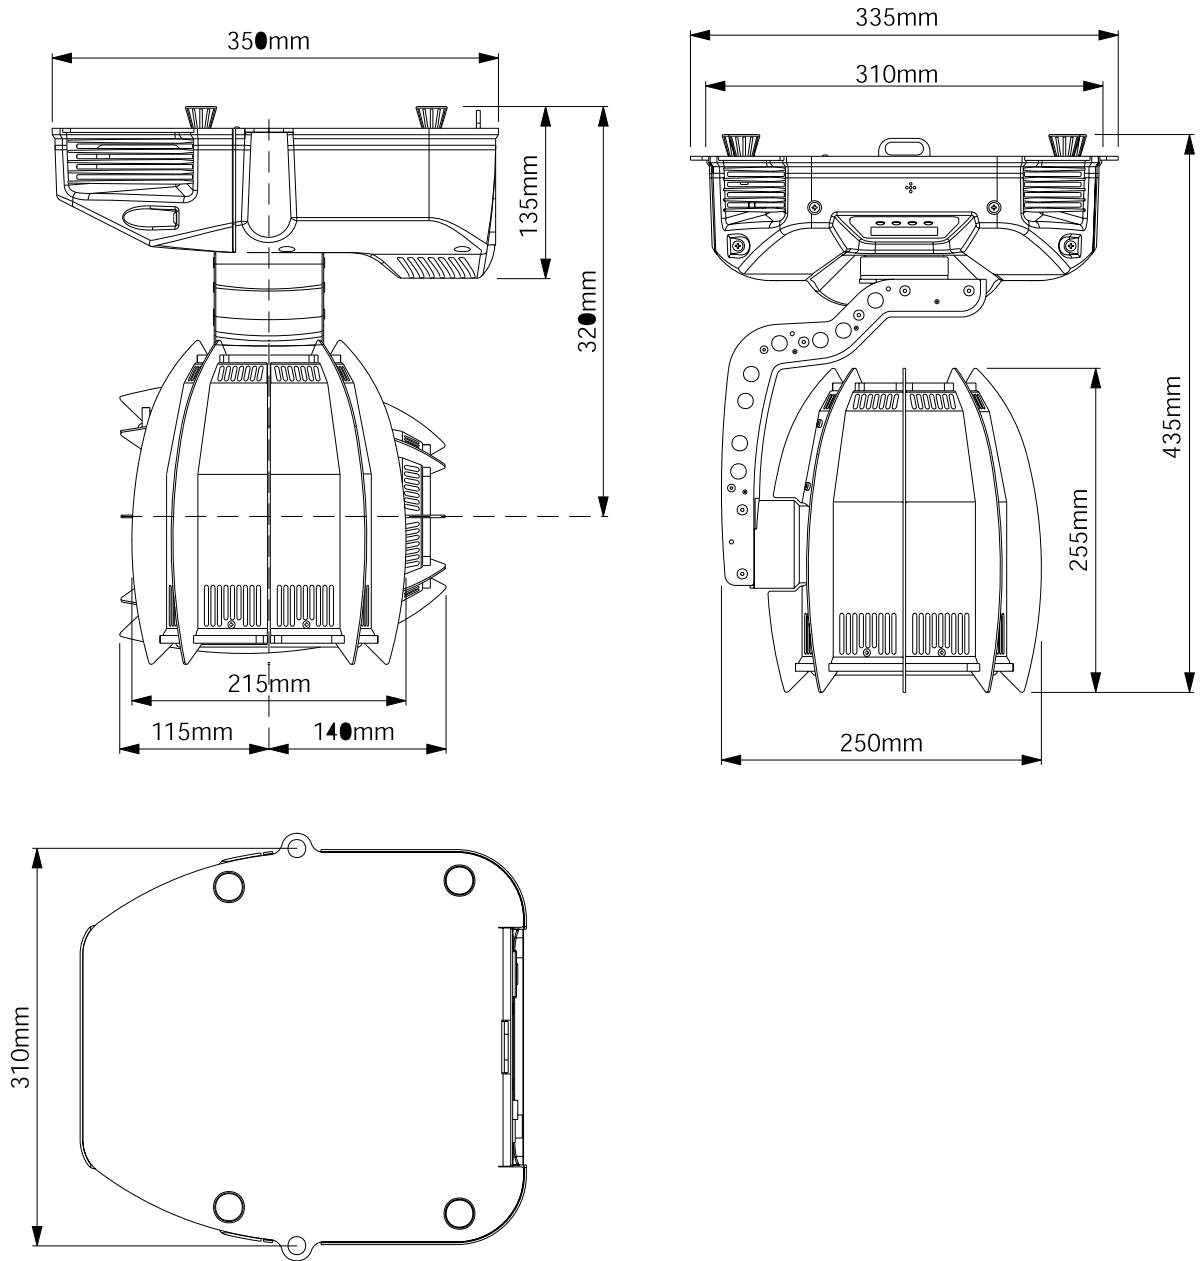

iWASH_{LED}

modifications		 CASTEL GOFFREDO (MN) ITALIA VIA INGHILTERRA ZONA IND. EST tel: (0376) 77521 fax: (0376) 780657 - 779889 - 780844 internet address: technical.dept@coemar.com			Description: light diagram: iWash LED
		This drawing cannot be copied, reproduced, or shown to others without prior permission by the company			Drawing N°: 222
No.	Date	Scala: 1:1	DISEGNATORE/OPERATOR: MB	DATA/DATE:	